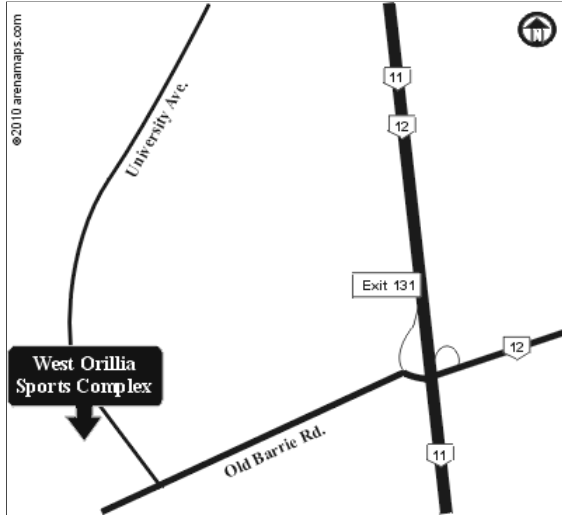

# WANTED Mens & Womens Teams

**CANADA** Montreal, Toronto, Brampton, Burlington, Niagara Falls  
**USA** Tampa Bay, Pittsburgh, New York, Boston, Atlantic City  
All Levels, All Skills [Click Here For More Details!](#)

## [Rotary Place \(West Orillia Sports Complex\)](#)

100 University Ave.  
Orillia, ON L3V6H2  
705-329-7250

[Find Fares & Schedules](#)  
Find Maps, Routes, Fares, Schedules & More w/ MyTransitGuide  
[mytransitguide.com](http://mytransitguide.com)

[Click here for Google map of this location](#)

### Driving Instructions:

Orillia is located between Lake Couchiching and Lake Simcoe at the intersection of Hwy-11 and Hwy-12 in south central Ontario, approx. 135 km north of Toronto.

**From Toronto:** Hwy-400 north approx. 83 km to Hwy-11. Proceed north on Hwy-11 approx. 27 km to Old Barrie Rd./Hwy-12 (exit 131B). Proceed west on Old Barrie Rd. approx. 0.25 km to University Boulevard. Turn right on University Blvd. and proceed north a short distance (approx. 0.1 km) to arena on the left.